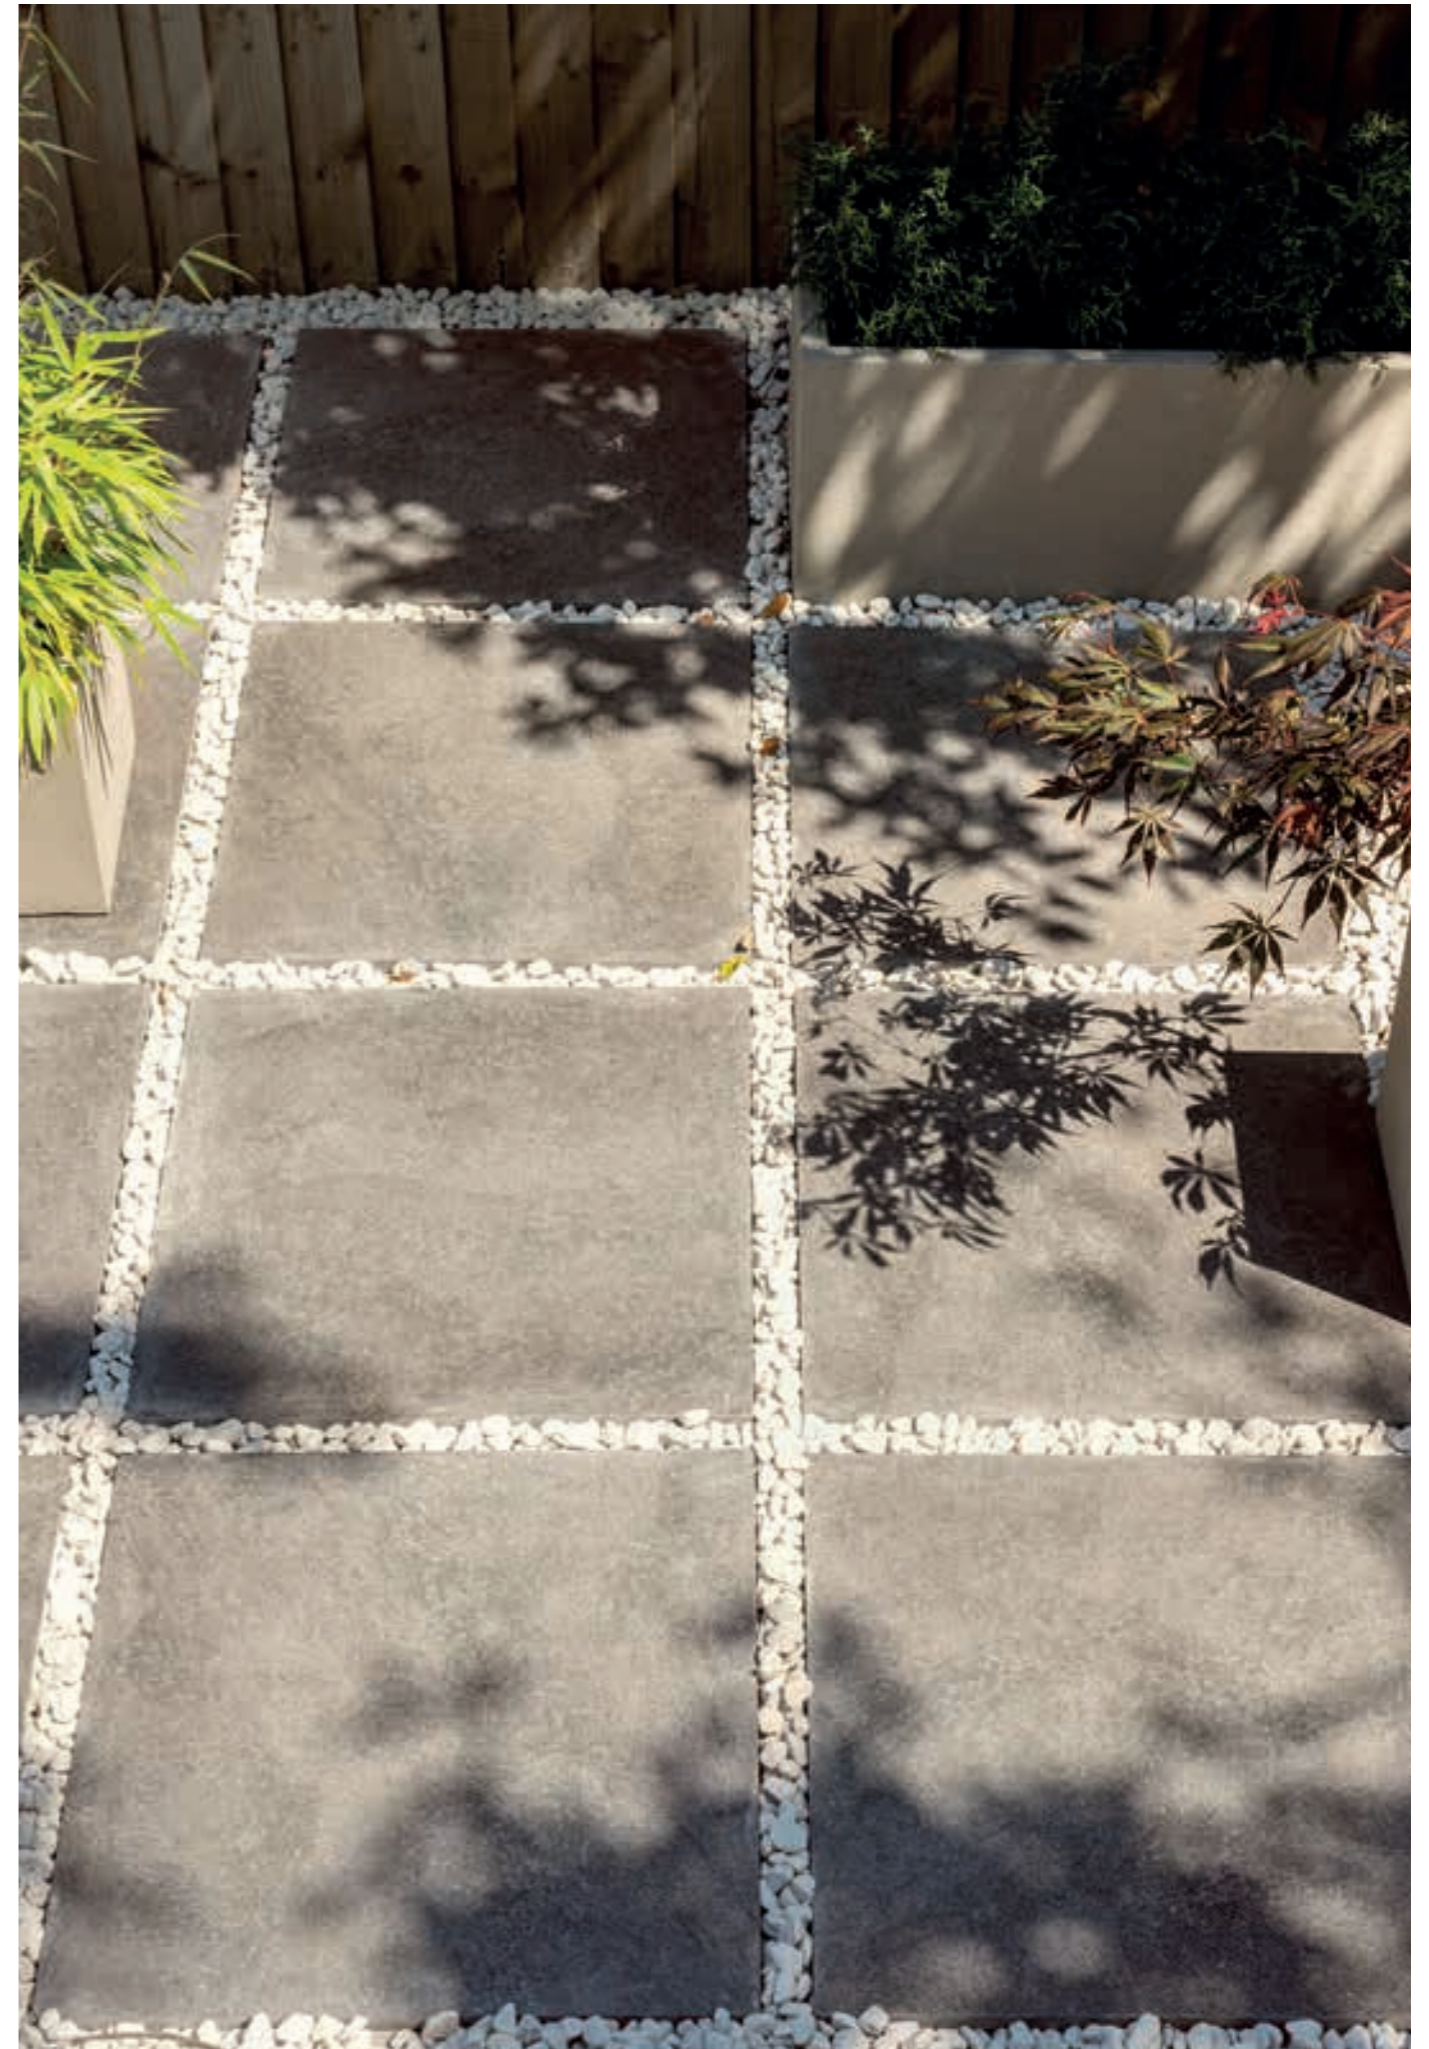

Please note: Bespoke finishing pieces of skirtings, bullnose edges and gradino profiles (step treads) can be made to order for this range. Please see page 120 for details.