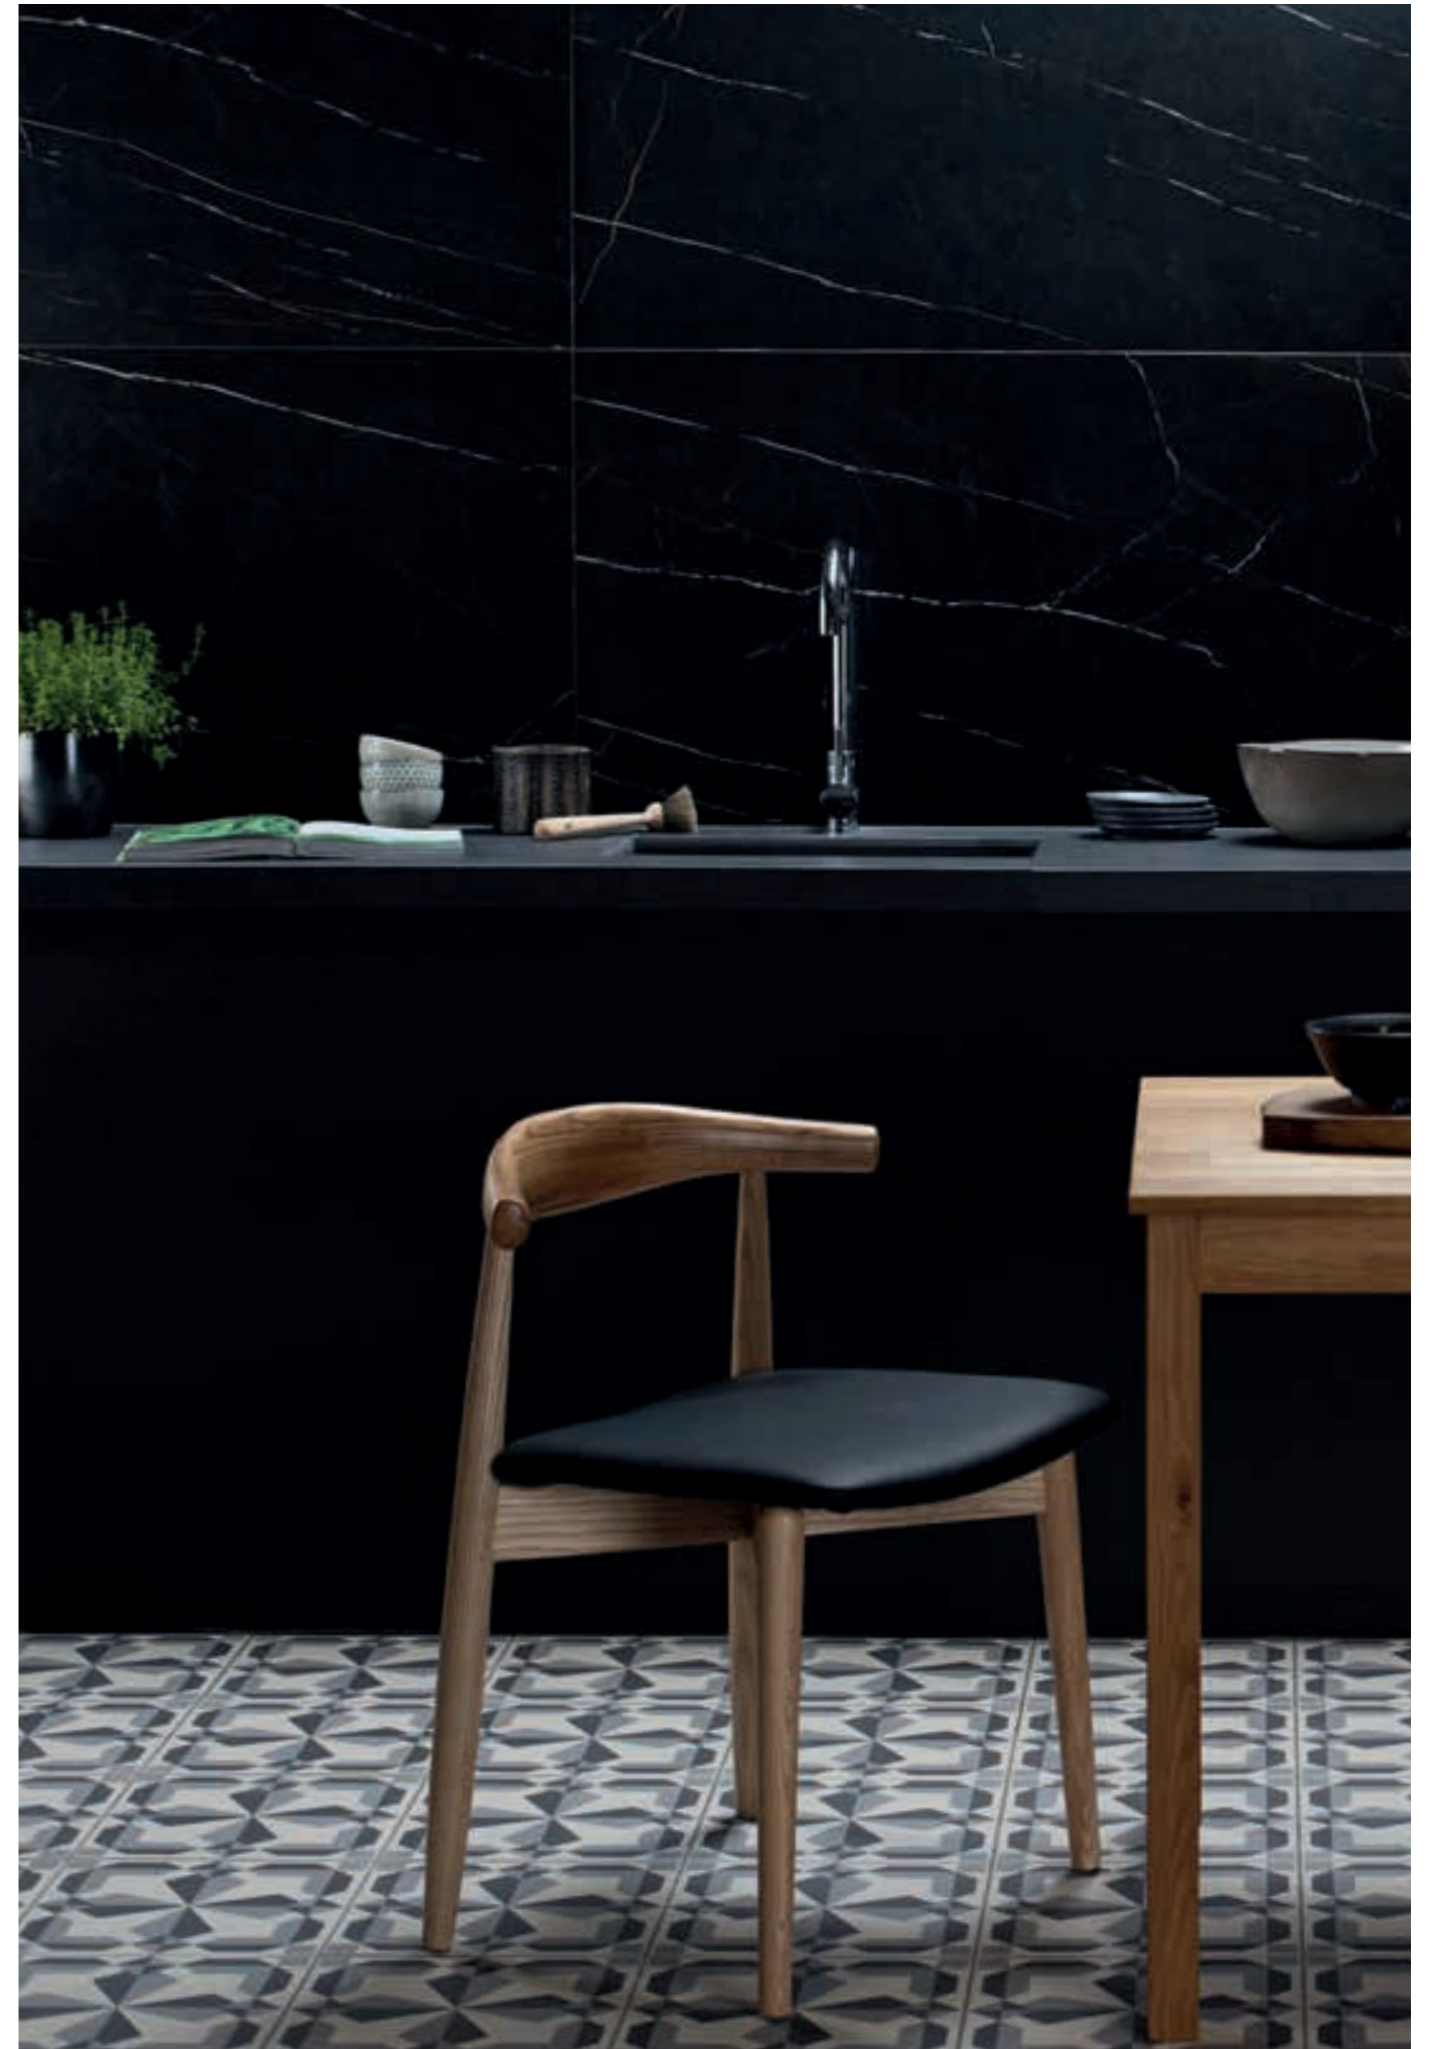

Marmi Classico

Make a statement with glamorous
black marble effect tiles

Rectified glazed polished porcelain

*If used on the floor, only suitable for residential, light traffic areas
as the polished surface may be prone to scratching