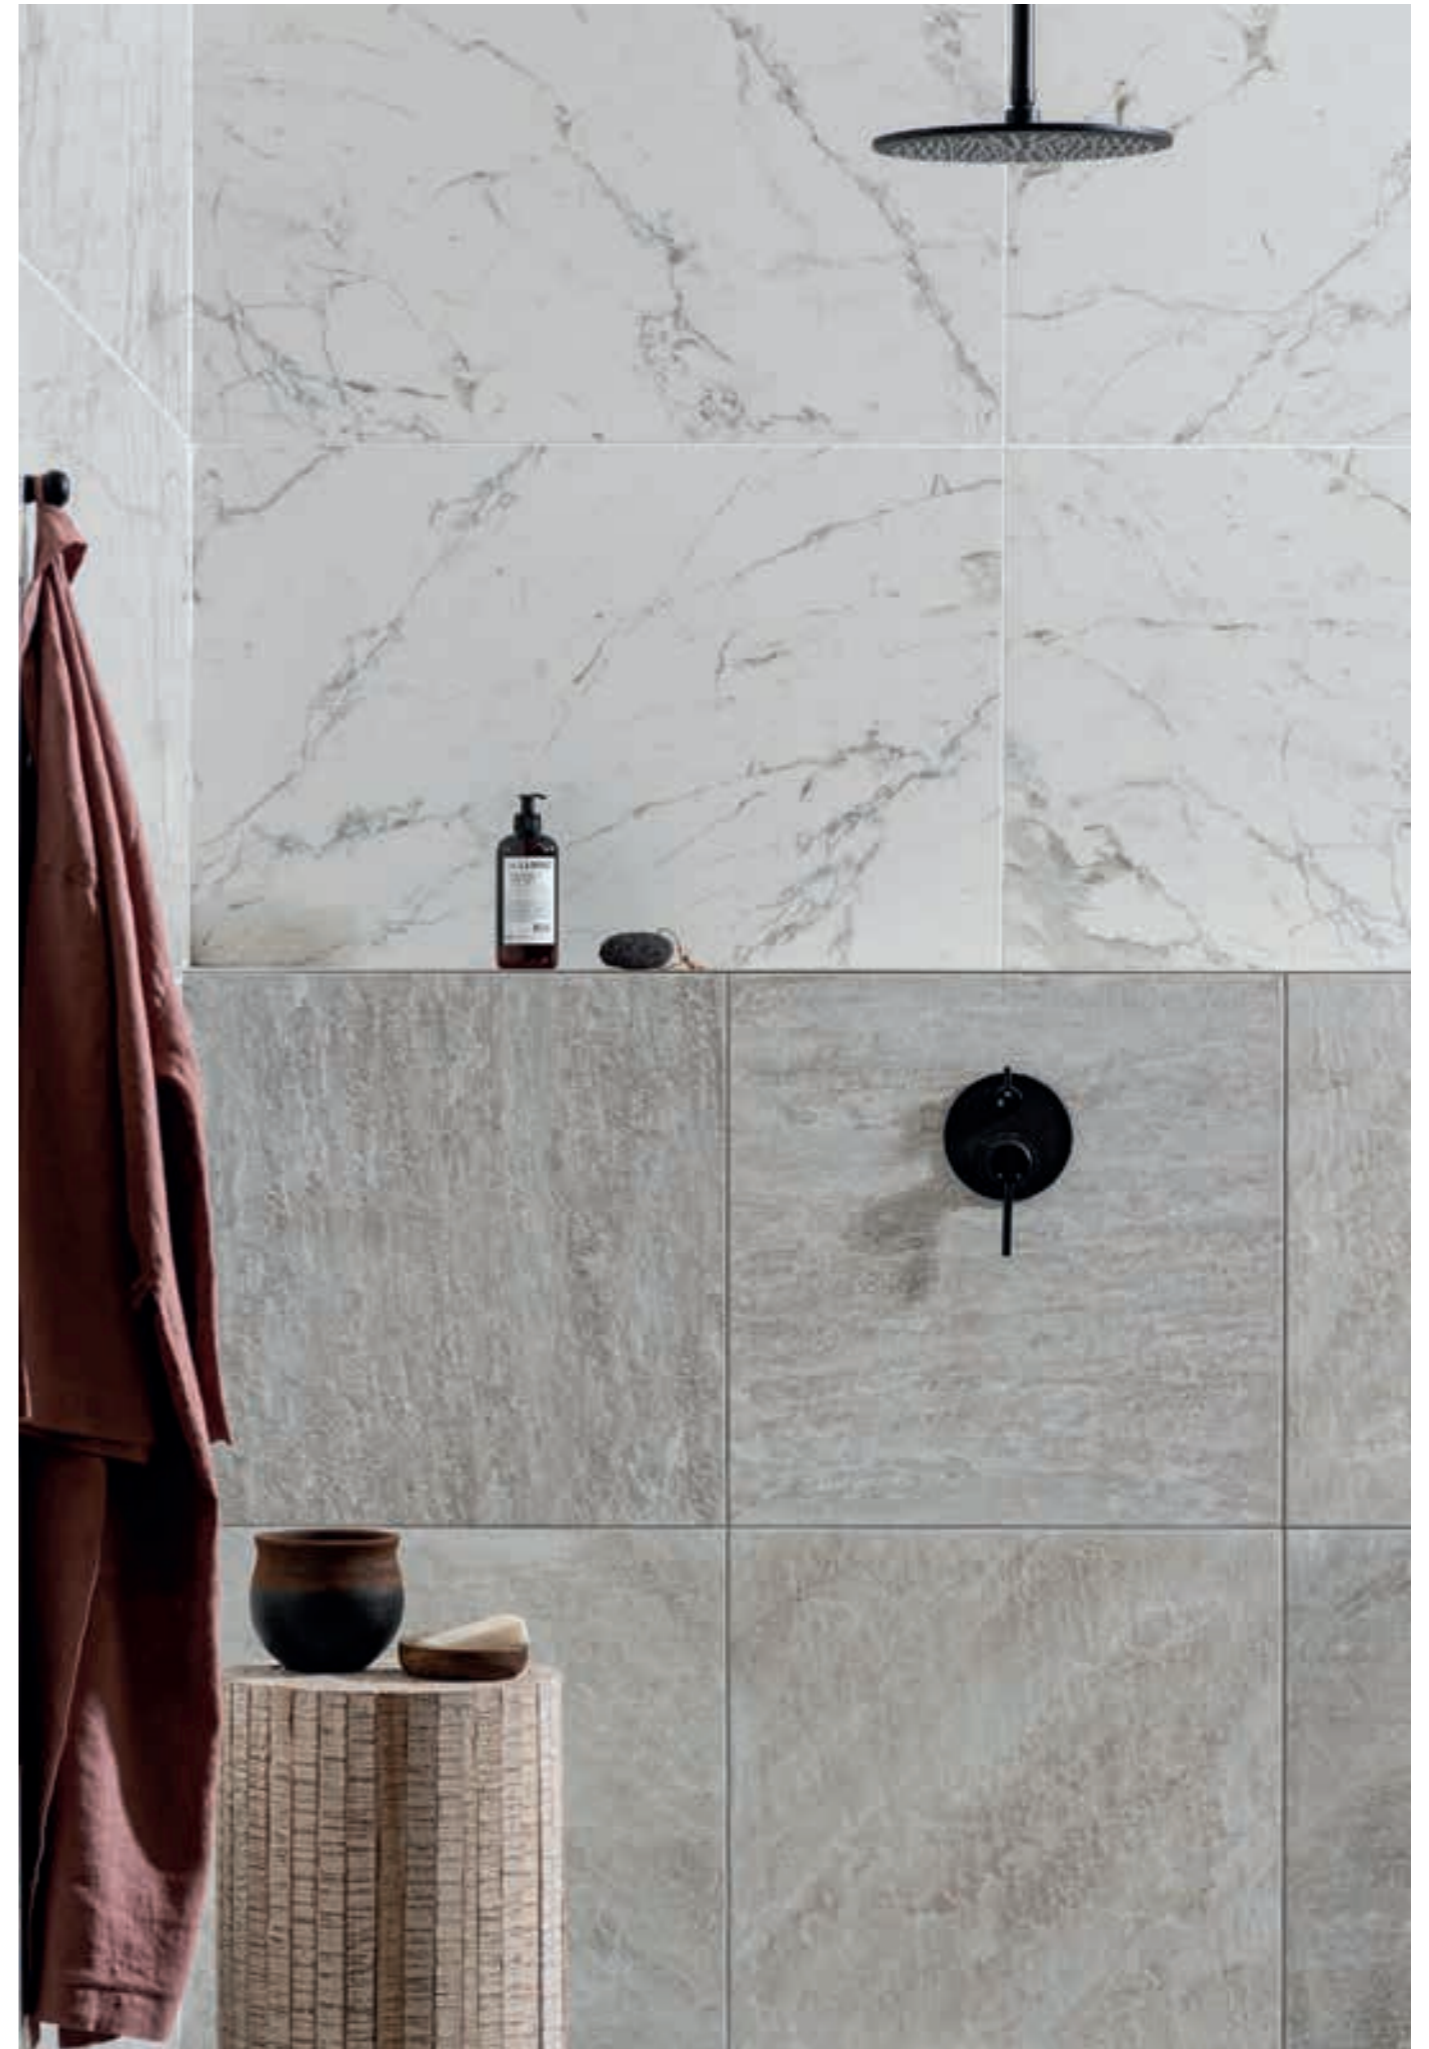

Malibu

A deeply textured effect in two variegated colourways with varied surface details and tones ideal for creating a completely natural look

Glazed porcelain