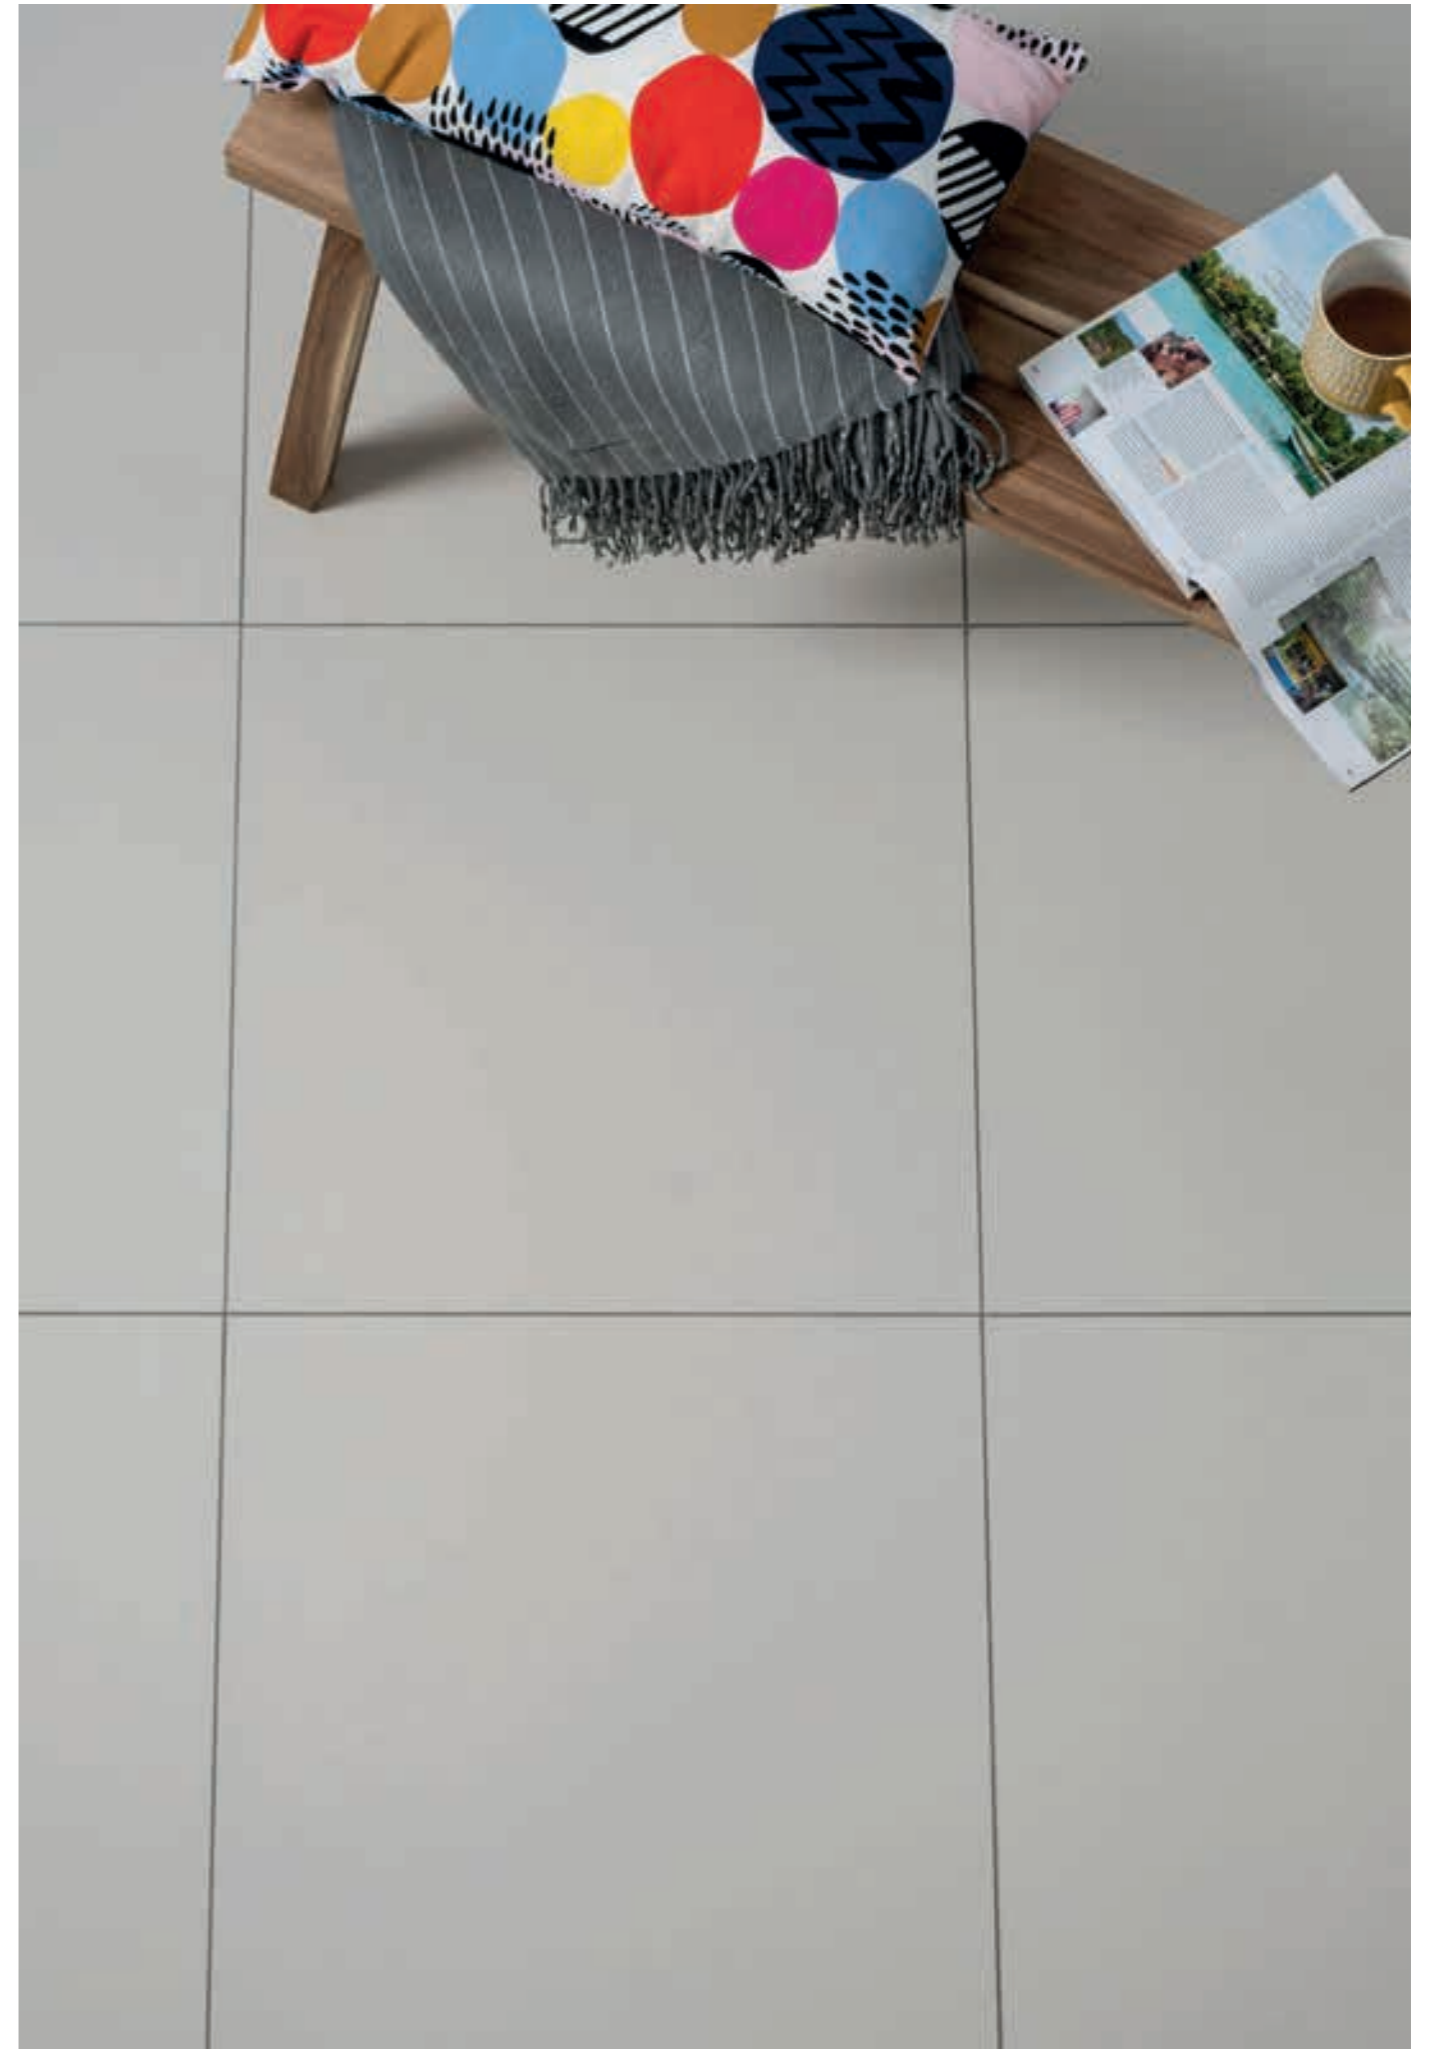

Simplesmente Natural

Sometimes less is more. These soft white tiles are the purest expression of simple, understated elegance

Rectified technical porcelain